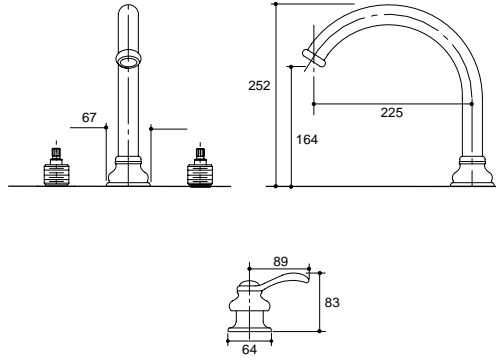

FAIRFAX

Fairfax 2-Handle Basin Set
K-12265A-4-CP

Fairfax 2-Handle Hob Spa/Bath Set
K-12885A-4-CP

Fairfax 2-Handle Wall-Mount Bath Set
K-12007A-4-CP

Fairfax 2-Handle Wall-Mount Shower Set
K-12014A-4-CP

Fairfax Single-Control Basin Set
K-12182A-CP

Fairfax Single-Control Wall-Mount Bath Set
K-12009A-4-CP

Fairfax Single-Control Wall-Mount Shower
K-12016A-4-CP