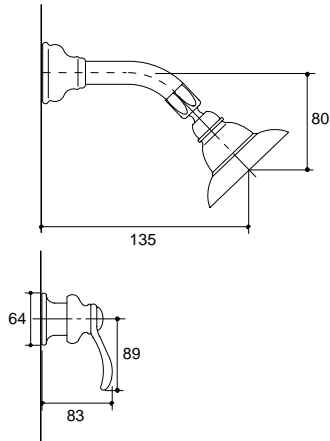

FAIRFAX

Fairfax 2-Handle Basin Set
K-12265A-4-CP

Fairfax 2-Handle Hob Spa/Bath Set
K-12885A-4-CP

Fairfax 2-Handle Wall-Mount Bath Set
K-12007A-4-CP

Fairfax 2-Handle Wall-Mount Shower Set
K-12014A-4-CP

Fairfax Single-Control Basin Set
K-12182A-CP

Fairfax Single-Control Wall-Mount Bath Set
K-12009A-4-CP

Fairfax Single-Control Wall-Mount Shower
K-12016A-4-CP