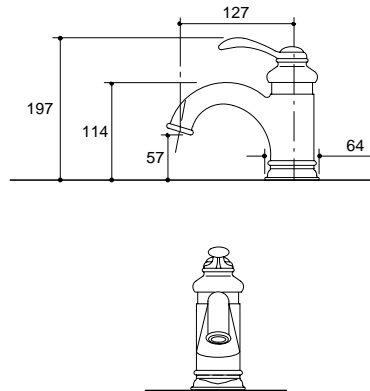

FAIRFAX

Fairfax 2-Handle Basin Set
K-12265A-4-CP

Fairfax 2-Handle Hob Spa/Bath Set
K-12885A-4-CP

Fairfax 2-Handle Wall-Mount Bath Set
K-12007A-4-CP

Fairfax 2-Handle Wall-Mount Shower Set
K-12014A-4-CP

Fairfax Single-Control Basin Set
K-12182A-CP

Fairfax Single-Control Wall-Mount Bath Set
K-12009A-4-CP

Fairfax Single-Control Wall-Mount Shower
K-12016A-4-CP