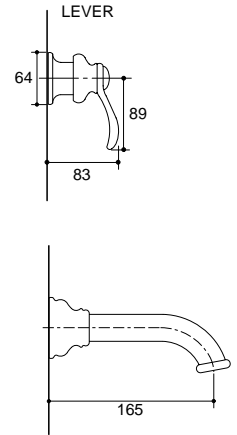

FAIRFAX

Fairfax 2-Handle Basin Set
K-12265A-4-CP

Fairfax 2-Handle Hob Spa/Bath Set
K-12885A-4-CP

Fairfax 2-Handle Wall-Mount Bath Set
K-12007A-4-CP

Fairfax 2-Handle Wall-Mount Shower Set
K-12014A-4-CP

Fairfax Single-Control Basin Set
K-12182A-CP

Fairfax Single-Control Wall-Mount Bath Set
K-12009A-4-CP

Fairfax Single-Control Wall-Mount Shower
K-12016A-4-CP