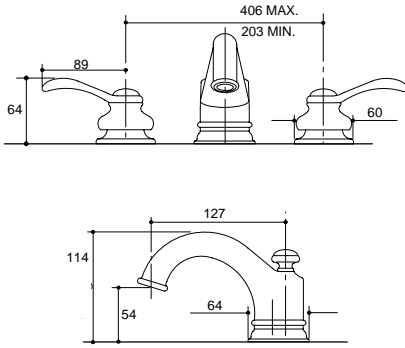

FAIRFAX

Fairfax 2-Handle Basin Set
K-12265A-4-CP

Fairfax 2-Handle Hob Spa/Bath Set
K-12885A-4-CP

Fairfax 2-Handle Wall-Mount Bath Set
K-12007A-4-CP

Fairfax 2-Handle Wall-Mount Shower Set
K-12014A-4-CP

Fairfax Single-Control Basin Set
K-12182A-CP

Fairfax Single-Control Wall-Mount Bath Set
K-12009A-4-CP

Fairfax Single-Control Wall-Mount Shower
K-12016A-4-CP