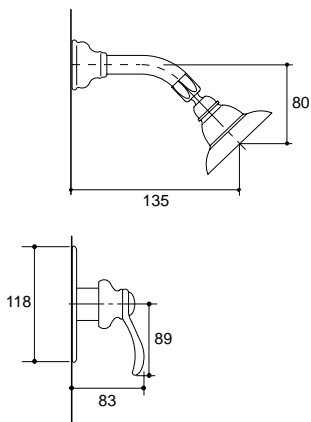

FAIRFAX

Fairfax 2-Handle Basin Set
K-12265A-4-CP

Fairfax 2-Handle Hob Spa/Bath Set
K-12885A-4-CP

Fairfax 2-Handle Wall-Mount Bath Set
K-12007A-4-CP

Fairfax 2-Handle Wall-Mount Shower Set
K-12014A-4-CP

Fairfax Single-Control Basin Set
K-12182A-CP

Fairfax Single-Control Wall-Mount Bath Set
K-12009A-4-CP

Fairfax Single-Control Wall-Mount Shower
K-12016A-4-CP