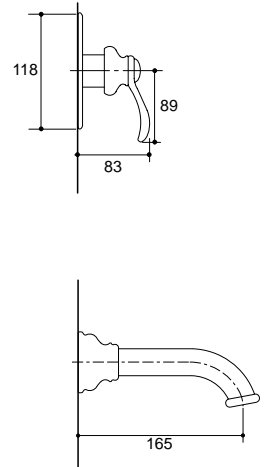

FAIRFAX

Fairfax 2-Handle Basin Set
K-12265A-4-CP

Fairfax 2-Handle Hob Spa/Bath Set
K-12885A-4-CP

Fairfax 2-Handle Wall-Mount Bath Set
K-12007A-4-CP

Fairfax 2-Handle Wall-Mount Shower Set
K-12014A-4-CP

Fairfax Single-Control Basin Set
K-12182A-CP

Fairfax Single-Control Wall-Mount Bath Set
K-12009A-4-CP

Fairfax Single-Control Wall-Mount Shower
K-12016A-4-CP