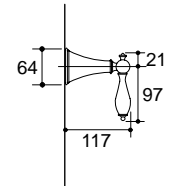

**Finial Shower Set
w/Traditional Handles
K-313A-4M-CP**