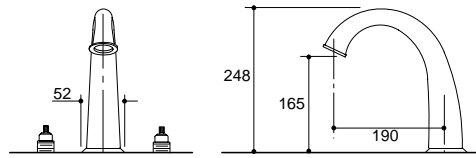

**Finial Shower Set
w/Cross Handles
K-313A-3-CP**

**Finial Shower Set
w/Tee Handles
K-313A-6-CP**

**Finial Shower Set
w/Traditional Handles
K-313A-4M-CP**

**Finial Hob Spa/Bath Set
w/Wrought Swirl Handles
K-614A-4W-T4**