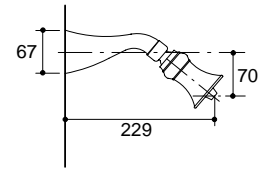

**Finial Shower Set
w/Traditional Handles
K-313A-4M-CP**