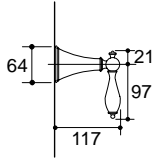

T A P W A R E

**Finial® Wall-Mount Bath Set
w/Traditional Handles
K-312A-4M-CP**