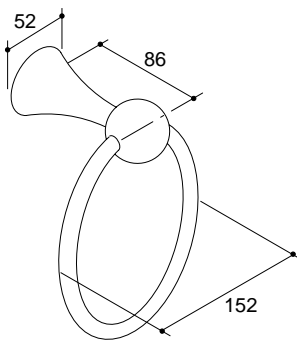

**Finial Shower Set
w/Cross Handles
K-313A-3-CP**

**Finial Shower Set
w/Tee Handles
K-313A-6-CP**

**Finial Shower Set
w/Traditional Handles
K-313A-4M-CP**

**Finial Hob Spa/Bath Set
w/Wrought Swirl Handles
K-614A-4W-T4**

**Finial Hob Spa/Bath Set
w/Kudu Handles
K-614A-4T-CP**

**Finial Hob Spa/Bath Set
w/Cross Handles
K-314A-3-CP**

T A P W A R E

**Finial® Hob Spa/Bath Set
w/Tee Handles**
K-314A-6-CP

**Finial Hob Spa/Bath Set
w/Traditional Handles**
K-314A-4M-CP

Finial 610mm Towel Bar
K-318-CP

Finial Toilet Tissue Holder
K-319-CP

Finial Soap Dish
K-322-CP

Finial Robe Hook
K-323-CP

Finial Towel Ring
K-363-CP