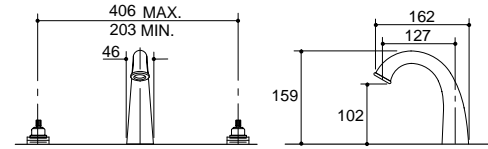

FINIAL®

**Finial Widespread Basin Set
w/Wrought Swirl Handles**
K-610A-4W-T4

**Finial Widespread Basin Set
w/Kudu Handles**
K-610A-4T-CP

**Finial Widespread Basin Set
w/Cross Handles**
K-310A-3-CP

**Finial Widespread Basin Set
w/Tee Handles**
K-310A-6-CP