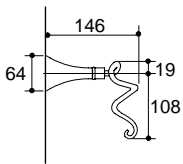

FINIAL®

**Finial Widespread Basin Set
w/Wrought Swirl Handles**
K-610A-4W-T4

**Finial Widespread Basin Set
w/Kudu Handles**
K-610A-4T-CP

**Finial Widespread Basin Set
w/Cross Handles**
K-310A-3-CP

**Finial Widespread Basin Set
w/Tee Handles**
K-310A-6-CP

**Finial Widespread Basin Set
w/Traditional Handles**
K-310A-4M-CP

**Finial Wall-Mount Bath Set
w/Wrought Swirl Handles**
K-612A-4W-T4

**Finial Wall-Mount Bath
w/Kudu Handles**
K-612A-4T-CP

**Finial Wall-Mount Bath
w/Cross Handles**
K-312A-3-CP