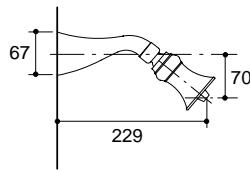

**Finial Shower Set
w/Tee Handles
K-313A-6-CP**