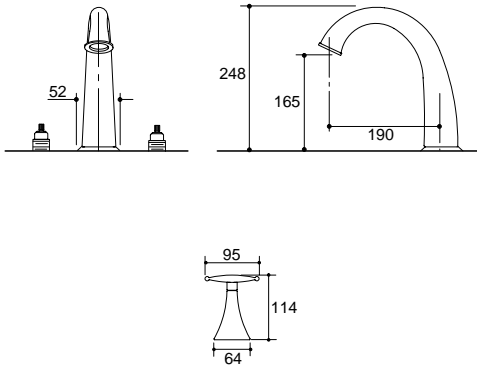

T A P W A R E

**Finial® Hob Spa/Bath Set
w/Tee Handles**
K-314A-6-CP