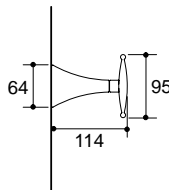

**Finial Shower Set
w/Tee Handles
K-313A-6-CP**