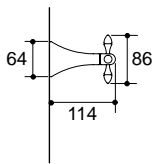

**Finial Wall-Mount Bath
w/Tee Handles**
K-312A-6-CP

T A P W A R E

**Finial® Wall-Mount Bath Set
w/Traditional Handles
K-312A-4M-CP**

**Finial Shower Set
w/Wrought Swirl Handles
K-613A-4W-T4**

**Finial Shower Set
w/Kudu Handles
K-613A-4T-CP**