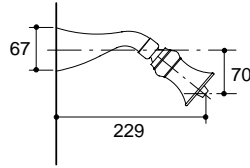

**Finial Shower Set
w/Wrought Swirl Handles
K-613A-4W-T4**