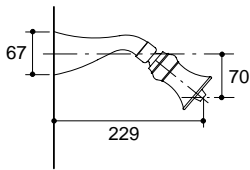

**Finial Wall-Mount Bath
w/Tee Handles**
K-312A-6-CP

T A P W A R E

**Finial® Wall-Mount Bath Set
w/Traditional Handles
K-312A-4M-CP**

**Finial Shower Set
w/Wrought Swirl Handles
K-613A-4W-T4**

**Finial Shower Set
w/Kudu Handles
K-613A-4T-CP**