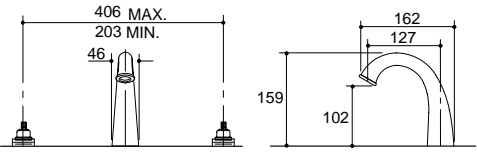

FINIAL®

**Finial Widespread Basin Set
w/Wrought Swirl Handles**
K-610A-4W-T4

**Finial Widespread Basin Set
w/Kudu Handles**
K-610A-4T-CP

**Finial Widespread Basin Set
w/Cross Handles**
K-310A-3-CP

**Finial Widespread Basin Set
w/Tee Handles**
K-310A-6-CP

**Finial Widespread Basin Set
w/Traditional Handles**
K-310A-4M-CP

**Finial Wall-Mount Bath Set
w/Wrought Swirl Handles**
K-612A-4W-T4

**Finial Wall-Mount Bath
w/Kudu Handles**
K-612A-4T-CP

**Finial Wall-Mount Bath
w/Cross Handles**
K-312A-3-CP