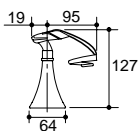

**Finial Hob Spa/Bath Set
w/Wrought Swirl Handles
K-614A-4W-T4**