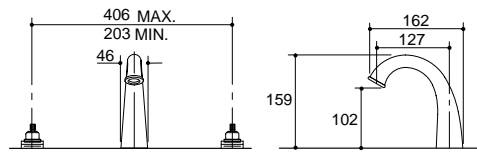

FINIAL®

**Finial Widespread Basin Set
w/Wrought Swirl Handles**
K-610A-4W-T4

**Finial Widespread Basin Set
w/Kudu Handles**
K-610A-4T-CP

**Finial Widespread Basin Set
w/Cross Handles**
K-310A-3-CP

**Finial Widespread Basin Set
w/Tee Handles**
K-310A-6-CP