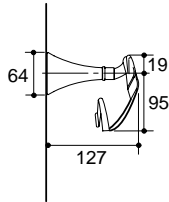

**Finial Shower Set
w/Wrought Swirl Handles
K-613A-4W-T4**