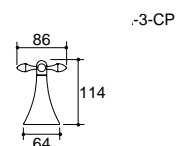

**Finial Hob Spa/Bath Set
w/Cross Handles
K-314A-3-CP**