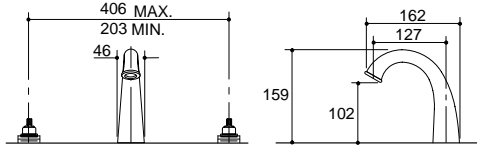

FINIAL®

**Finial Widespread Basin Set
w/Wrought Swirl Handles**
K-610A-4W-T4

**Finial Widespread Basin Set
w/Kudu Handles**
K-610A-4T-CP

**Finial Widespread Basin Set
w/Cross Handles**
K-310A-3-CP

**Finial Widespread Basin Set
w/Tee Handles**
K-310A-6-CP

**Finial Widespread Basin Set
w/Traditional Handles**
K-310A-4M-CP

**Finial Wall-Mount Bath Set
w/Wrought Swirl Handles**
K-612A-4W-T4

**Finial Wall-Mount Bath
w/Kudu Handles**
K-612A-4T-CP

**Finial Wall-Mount Bath
w/Cross Handles**
K-312A-3-CP