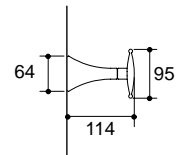

**Finial Widespread Basin Set
w/Traditional Handles**
K-310A-4M-CP

**Finial Wall-Mount Bath Set
w/Wrought Swirl Handles**
K-612A-4W-T4

**Finial Wall-Mount Bath
w/Kudu Handles**
K-612A-4T-CP

**Finial Wall-Mount Bath
w/Cross Handles**
K-312A-3-CP