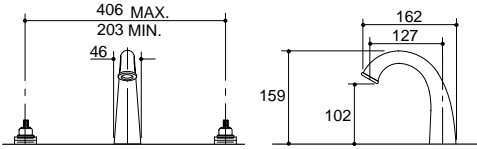

FINIAL®

**Finial Widespread Basin Set
w/Wrought Swirl Handles**
K-610A-4W-T4

**Finial Widespread Basin Set
w/Kudu Handles**
K-610A-4T-CP

**Finial Widespread Basin Set
w/Cross Handles**
K-310A-3-CP

**Finial Widespread Basin Set
w/Tee Handles**
K-310A-6-CP

**Finial Widespread Basin Set
w/Traditional Handles**
K-310A-4M-CP

**Finial Wall-Mount Bath Set
w/Wrought Swirl Handles**
K-612A-4W-T4

**Finial Wall-Mount Bath
w/Kudu Handles**
K-612A-4T-CP

**Finial Wall-Mount Bath
w/Cross Handles**
K-312A-3-CP