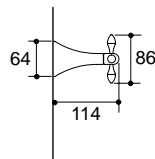

FINIAL®

**Finial Widespread Basin Set
w/Wrought Swirl Handles**
K-610A-4W-T4

**Finial Widespread Basin Set
w/Kudu Handles**
K-610A-4T-CP

**Finial Widespread Basin Set
w/Cross Handles**
K-310A-3-CP

**Finial Widespread Basin Set
w/Tee Handles**
K-310A-6-CP

**Finial Widespread Basin Set
w/Traditional Handles**
K-310A-4M-CP

**Finial Wall-Mount Bath Set
w/Wrought Swirl Handles**
K-612A-4W-T4

**Finial Wall-Mount Bath
w/Kudu Handles**
K-612A-4T-CP

**Finial Wall-Mount Bath
w/Cross Handles**
K-312A-3-CP