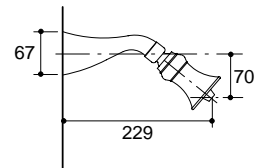

**Finial Wall-Mount Bath
w/Tee Handles**
K-312A-6-CP

T A P W A R E

**Finial® Wall-Mount Bath Set
w/Traditional Handles
K-312A-4M-CP**

**Finial Shower Set
w/Wrought Swirl Handles
K-613A-4W-T4**

**Finial Shower Set
w/Kudu Handles
K-613A-4T-CP**