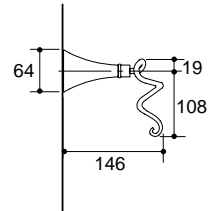

**Finial Widespread Basin Set
w/Traditional Handles**
K-310A-4M-CP

**Finial Wall-Mount Bath Set
w/Wrought Swirl Handles**
K-612A-4W-T4

**Finial Wall-Mount Bath
w/Kudu Handles**
K-612A-4T-CP

**Finial Wall-Mount Bath
w/Cross Handles**
K-312A-3-CP

**Finial Wall-Mount Bath
w/Tee Handles**
K-312A-6-CP

T A P W A R E

**Finial® Wall-Mount Bath Set
w/Traditional Handles
K-312A-4M-CP**

**Finial Shower Set
w/Wrought Swirl Handles
K-613A-4W-T4**

**Finial Shower Set
w/Kudu Handles
K-613A-4T-CP**

**Finial Shower Set
w/Cross Handles
K-313A-3-CP**

**Finial Shower Set
w/Tee Handles
K-313A-6-CP**

**Finial Shower Set
w/Traditional Handles
K-313A-4M-CP**

**Finial Hob Spa/Bath Set
w/Wrought Swirl Handles
K-614A-4W-T4**