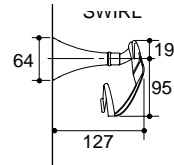

FINIAL®

**Finial Widespread Basin Set
w/Wrought Swirl Handles**
K-610A-4W-T4

**Finial Widespread Basin Set
w/Kudu Handles**
K-610A-4T-CP

**Finial Widespread Basin Set
w/Cross Handles**
K-310A-3-CP

**Finial Widespread Basin Set
w/Tee Handles**
K-310A-6-CP

**Finial Widespread Basin Set
w/Traditional Handles**
K-310A-4M-CP

**Finial Wall-Mount Bath Set
w/Wrought Swirl Handles**
K-612A-4W-T4

**Finial Wall-Mount Bath
w/Kudu Handles**
K-612A-4T-CP

**Finial Wall-Mount Bath
w/Cross Handles**
K-312A-3-CP