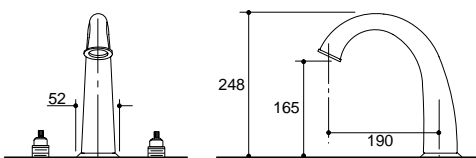

**Finial Hob Spa/Bath Set
w/Wrought Swirl Handles
K-614A-4W-T4**