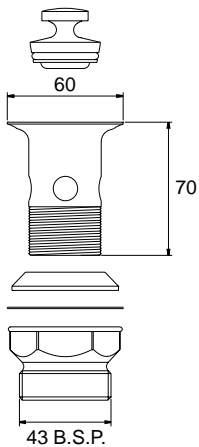

Sheetflow Bath Spout
K-6946-CP

MASTERSHOWER

MasterShower Handshower
and Slide Bar Kit
K-9500A-CP

MasterShower Adjustable Bracket
K-9515-CP

WASTES

Designer Basin Waste
K-7712-JB-CP/PB

Basic Basin Waste
K-3280-CP

Basic Basin Plug Only
K-3281-CP

Designer Bath Waste
K-7177A-CP/PB