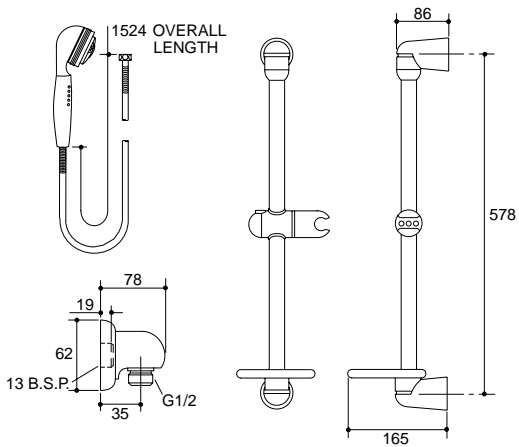

Sheetflow Bath Spout
K-6946-CP

MASTERSHOWER

MasterShower Handshower
and Slide Bar Kit
K-9500A-CP

MasterShower Adjustable Bracket
K-9515-CP

WASTES

Designer Basin Waste
K-7712-JB-CP/PB

Basic Basin Waste
K-3280-CP

Basic Basin Plug Only
K-3281-CP

Designer Bath Waste
K-7177A-CP/PB