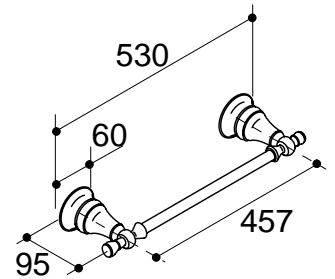

Revival Oval Mirror  
K-16145-CP/PB

Revival Robe Hook  
K-16146-CP/PB

Revival 457mm Towel Bar  
K-16148-CP/PB

Revival 610mm Towel Bar  
K-16150-CP/PB

Revival 762mm Towel Bar  
K-16147-CP/PB

Revival Toothbrush Holder  
K-16149-CP/PB