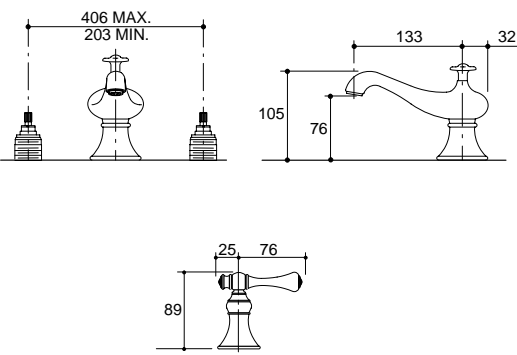

T A P W A R E

REVIVAL

Revival Widespread Basin Set  
w/Scroll Handles  
K-16102A-4-CP

Revival Widespread Basin Set  
w/Traditional Handles  
K-16102A-4A-CP

Revival Wall Mount Bath Set  
w/Scroll Handles  
K-16213A-4-CP