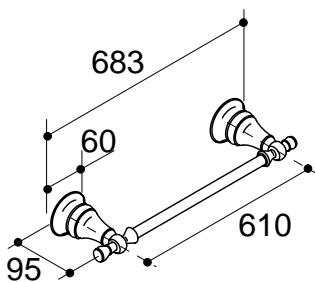

Revival Oval Mirror  
K-16145-CP/PB

Revival Robe Hook  
K-16146-CP/PB

Revival 457mm Towel Bar  
K-16148-CP/PB

Revival 610mm Towel Bar  
K-16150-CP/PB

Revival 762mm Towel Bar  
K-16147-CP/PB

Revival Toothbrush Holder  
K-16149-CP/PB