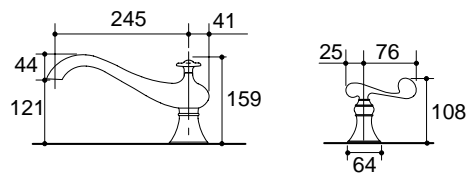

Revival Hob Spa/Bath Set
w/Scroll Handles
K-16119A-4-CP