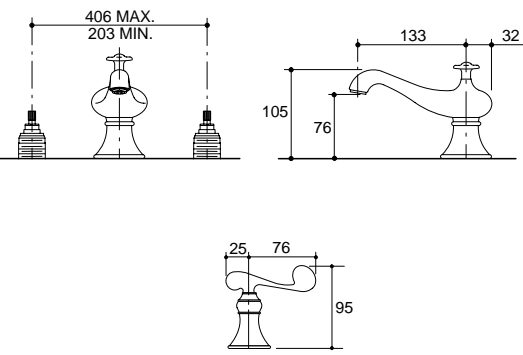

T A P W A R E

REVIVAL

Revival Widespread Basin Set  
w/Scroll Handles  
K-16102A-4-CP

Revival Widespread Basin Set  
w/Traditional Handles  
K-16102A-4A-CP

Revival Wall Mount Bath Set  
w/Scroll Handles  
K-16213A-4-CP