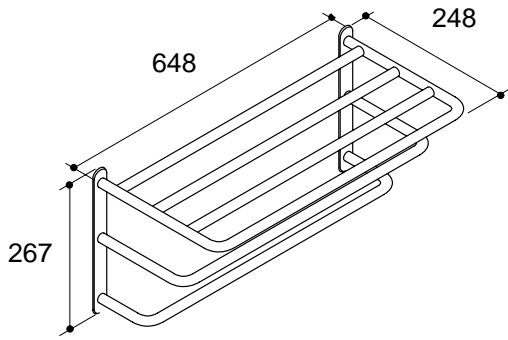

Revival Oval Mirror  
K-16145-CP/PB

Revival Robe Hook  
K-16146-CP/PB

Revival 457mm Towel Bar  
K-16148-CP/PB

Revival 610mm Towel Bar  
K-16150-CP/PB

Revival 762mm Towel Bar  
K-16147-CP/PB

Revival Toothbrush Holder  
K-16149-CP/PB

Revival 3-Tier Towel Shelf  
K-16155-CP/PB

Revival 305mm Grab Bar  
K-16156-CP/PB

Revival 457mm Grab Bar  
K-16158-CP/PB

**TROCADERO**

Trocadero Basin Set  
K-15000A-CP

**FALLING WATER**

LEVER

Falling Water 229mm Basin Set  
K-197A-CP