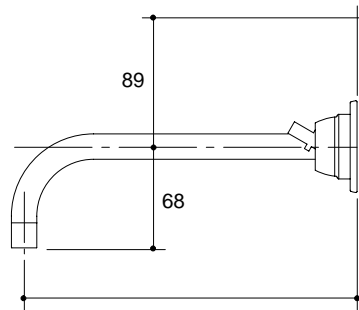

Revival 3-Tier Towel Shelf  
K-16155-CP/PB

Revival 305mm Grab Bar  
K-16156-CP/PB

Revival 457mm Grab Bar  
K-16158-CP/PB

**TROCADERO**

Trocadero Basin Set  
K-15000A-CP

**FALLING WATER**

LEVER

Falling Water 229mm Basin Set  
K-197A-CP

K-197A-CP 229 SPOUT  
K-199A-CP 305 SPOUT

Falling Water 305mm Basin Set  
K-199A-CP