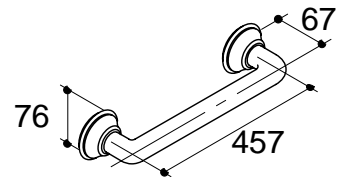

Revival Oval Mirror  
K-16145-CP/PB

Revival Robe Hook  
K-16146-CP/PB

Revival 457mm Towel Bar  
K-16148-CP/PB

Revival 610mm Towel Bar  
K-16150-CP/PB

Revival 762mm Towel Bar  
K-16147-CP/PB

Revival Toothbrush Holder  
K-16149-CP/PB

Revival 3-Tier Towel Shelf  
K-16155-CP/PB

Revival 305mm Grab Bar  
K-16156-CP/PB

Revival 457mm Grab Bar  
K-16158-CP/PB

**TROCADERO**

Trocadero Basin Set  
K-15000A-CP

**FALLING WATER**

LEVER

Falling Water 229mm Basin Set  
K-197A-CP