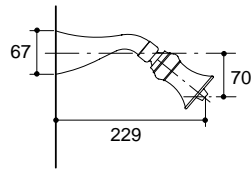

Revival Wall Mount Bath Set  
w/Traditional Handles  
K-16213A-4A-CP

Revival Hob Spa/Bath Set  
w/Scroll Handles  
K-16119A-4-CP

Revival Hob Spa/Bath Set  
w/Traditional Handles  
K-16119A-4A-CP

Revival Shower Set  
w/Scroll Handles  
K-16214A-4-CP