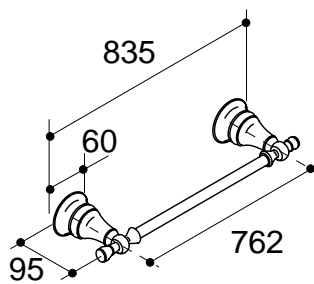

Revival Oval Mirror  
K-16145-CP/PB

Revival Robe Hook  
K-16146-CP/PB

Revival 457mm Towel Bar  
K-16148-CP/PB

Revival 610mm Towel Bar  
K-16150-CP/PB

Revival 762mm Towel Bar  
K-16147-CP/PB

Revival Toothbrush Holder  
K-16149-CP/PB

Revival 3-Tier Towel Shelf  
K-16155-CP/PB

Revival 305mm Grab Bar  
K-16156-CP/PB

Revival 457mm Grab Bar  
K-16158-CP/PB

**TROCADERO**

Trocadero Basin Set  
K-15000A-CP

**FALLING WATER**

LEVER

Falling Water 229mm Basin Set  
K-197A-CP