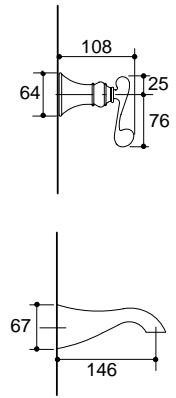

T A P W A R E

REVIVAL

Revival Widespread Basin Set  
w/Scroll Handles  
K-16102A-4-CP

Revival Widespread Basin Set  
w/Traditional Handles  
K-16102A-4A-CP

Revival Wall Mount Bath Set  
w/Scroll Handles  
K-16213A-4-CP

Revival Wall Mount Bath Set  
w/Traditional Handles  
K-16213A-4A-CP

Revival Hob Spa/Bath Set  
w/Scroll Handles  
K-16119A-4-CP

Revival Hob Spa/Bath Set  
w/Traditional Handles  
K-16119A-4A-CP

Revival Shower Set  
w/Scroll Handles  
K-16214A-4-CP

Revival Oval Mirror  
K-16145-CP/PB

Revival Robe Hook  
K-16146-CP/PB

Revival 457mm Towel Bar  
K-16148-CP/PB

Revival 610mm Towel Bar  
K-16150-CP/PB

Revival 762mm Towel Bar  
K-16147-CP/PB

Revival Toothbrush Holder  
K-16149-CP/PB