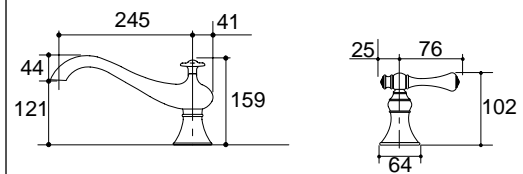

Revival Hob Spa/Bath Set
w/Traditional Handles
K-16119A-4A-CP