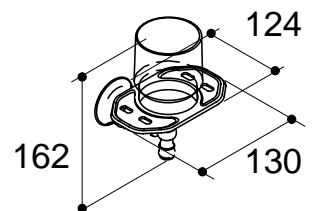

Revival Oval Mirror  
K-16145-CP/PB

Revival Robe Hook  
K-16146-CP/PB

Revival 457mm Towel Bar  
K-16148-CP/PB

Revival 610mm Towel Bar  
K-16150-CP/PB

Revival 762mm Towel Bar  
K-16147-CP/PB

Revival Toothbrush Holder  
K-16149-CP/PB

Revival 3-Tier Towel Shelf  
K-16155-CP/PB

Revival 305mm Grab Bar  
K-16156-CP/PB

Revival 457mm Grab Bar  
K-16158-CP/PB

**TROCADERO**

Trocadero Basin Set  
K-15000A-CP

**FALLING WATER**

LEVER

Falling Water 229mm Basin Set  
K-197A-CP