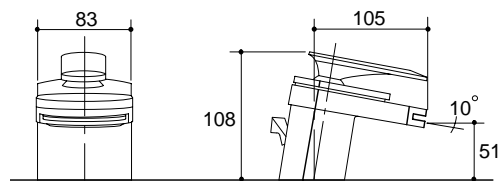

Revival 3-Tier Towel Shelf  
K-16155-CP/PB

Revival 305mm Grab Bar  
K-16156-CP/PB

Revival 457mm Grab Bar  
K-16158-CP/PB

**TROCADERO**

Trocadero Basin Set  
K-15000A-CP

**FALLING WATER**

LEVER

Falling Water 229mm Basin Set  
K-197A-CP