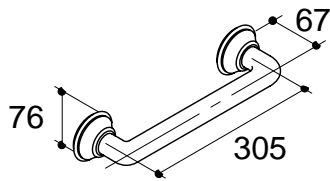

Revival Oval Mirror  
K-16145-CP/PB

Revival Robe Hook  
K-16146-CP/PB

Revival 457mm Towel Bar  
K-16148-CP/PB

Revival 610mm Towel Bar  
K-16150-CP/PB

Revival 762mm Towel Bar  
K-16147-CP/PB

Revival Toothbrush Holder  
K-16149-CP/PB

Revival 3-Tier Towel Shelf  
K-16155-CP/PB

Revival 305mm Grab Bar  
K-16156-CP/PB

Revival 457mm Grab Bar  
K-16158-CP/PB

**TROCADERO**

Trocadero Basin Set  
K-15000A-CP

**FALLING WATER**

LEVER

Falling Water 229mm Basin Set  
K-197A-CP