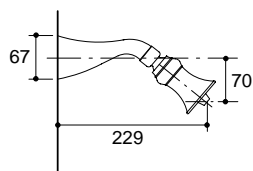

T A P W A R E

REVIVAL

Revival Widespread Basin Set
w/Scroll Handles
K-16102A-4-CP

Revival Widespread Basin Set
w/Traditional Handles
K-16102A-4A-CP

Revival Hob Spa/Bath Set
w/Scroll Handles
K-16119A-4-CP

Revival Hob Spa/Bath Set
w/Traditional Handles
K-16119A-4A-CP