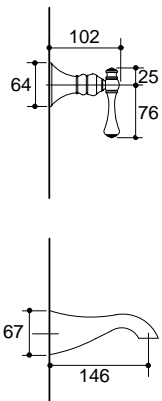

T A P W A R E

REVIVAL

Revival Widespread Basin Set  
w/Scroll Handles  
K-16102A-4-CP

Revival Widespread Basin Set  
w/Traditional Handles  
K-16102A-4A-CP

Revival Wall Mount Bath Set  
w/Scroll Handles  
K-16213A-4-CP

Revival Wall Mount Bath Set  
w/Traditional Handles  
K-16213A-4A-CP

Revival Hob Spa/Bath Set  
w/Scroll Handles  
K-16119A-4-CP

Revival Hob Spa/Bath Set  
w/Traditional Handles  
K-16119A-4A-CP

Revival Shower Set  
w/Scroll Handles  
K-16214A-4-CP

Revival Oval Mirror  
K-16145-CP/PB

Revival Robe Hook  
K-16146-CP/PB

Revival 457mm Towel Bar  
K-16148-CP/PB

Revival 610mm Towel Bar  
K-16150-CP/PB

Revival 762mm Towel Bar  
K-16147-CP/PB

Revival Toothbrush Holder  
K-16149-CP/PB

K-197A-CP 229 SPOUT  
K-199A-CP 305 SPOUT

Falling Water 305mm Basin Set  
K-199A-CP