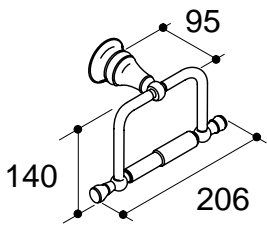

Revival Shower Set
w/Scroll Handles
K-16214A-4-CP

Revival Toilet Tissue Holder
K-16141-CP/PB