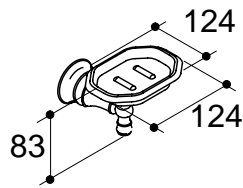

Revival Shower Set
w/Traditional Handles
K-16214A-4A-CP

Revival Soap Dish
K-16142-CP/PB