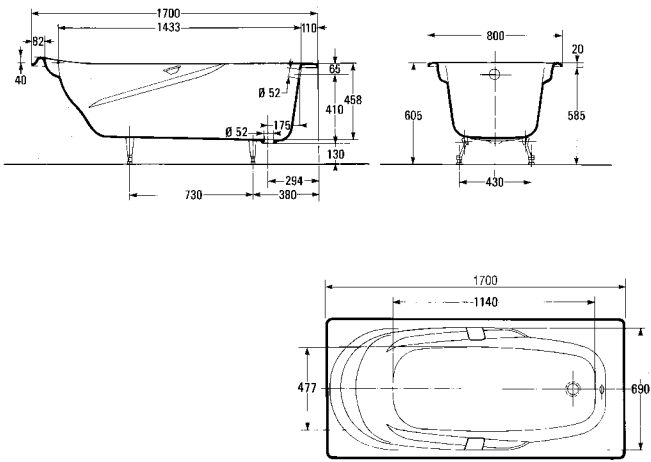

Presqu'île Bath K-19124A/25A/26A

Recommended Location Of Required Access Panel

K-1457-JB

Portrait® Oval Whirlpool K-1457-JB

Portrait Bath K-1454

K-1242

W H I R L P O O L S & B A T H S

K-1219

K-700-ZZ

D-2901/4011

Revival Bath D-2901/4010

Revival Recessed Bath D-2901/4011

K-863-JA

K-850-JA

W H I R L P O O L S & B A T H S

D-2910