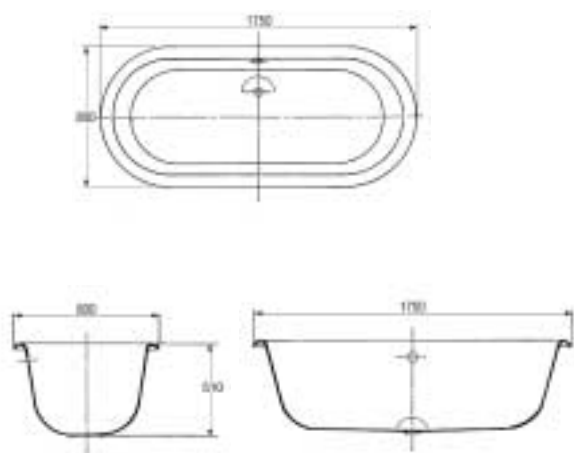

Presqu'île Bath K-19124A/25A/26A

Recommended Location Of Required Access Panel

K-1457-JB

Portrait® Oval Whirlpool K-1457-JB

Portrait Bath K-1454

K-1242

W H I R L P O O L S & B A T H S

K-1219

K-700-ZZ

D-2901/4011

Revival Bath D-2901/4010

Revival Recessed Bath D-2901/4011

K-863-JA

K-850-JA

W H I R L P O O L S & B A T H S

D-2910